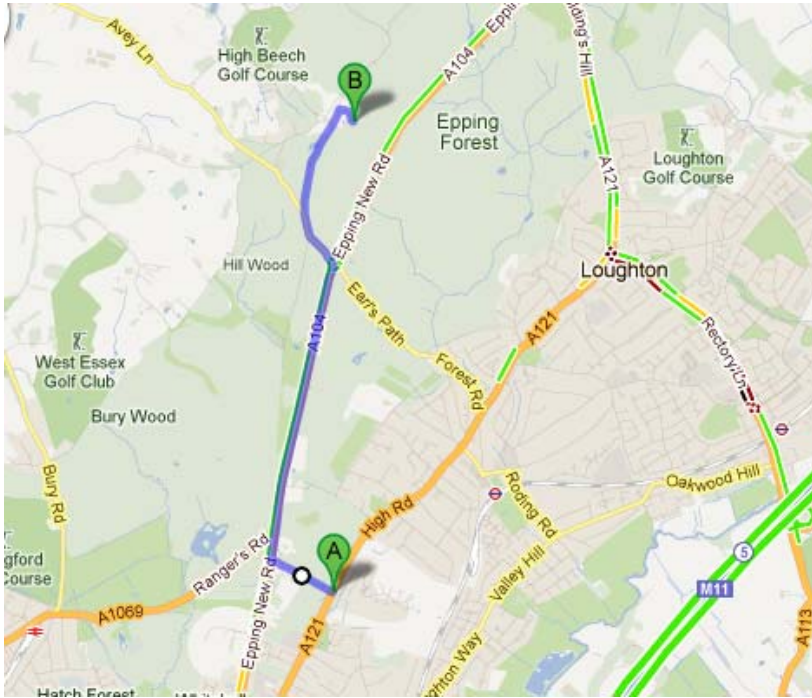

# Snow Conditions- Recommended Routes

From Epping New Road to Epping Forest Field Centre (B)

From A121 and Epping New Road, continue along normal roads signposted at Robinhood Roundabout.

**AVOID EARLS PATH**